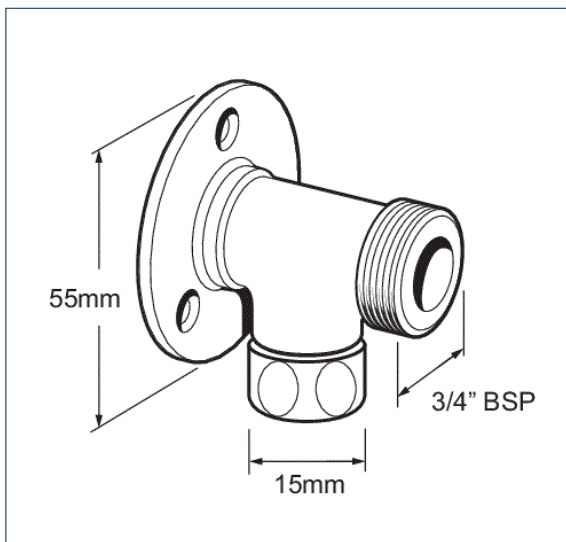

**1 YEAR
GUARANTEE**

*TERMS APPLY

www.deva-uk.com · 0800 195 1602 · sales@uk.methven.com