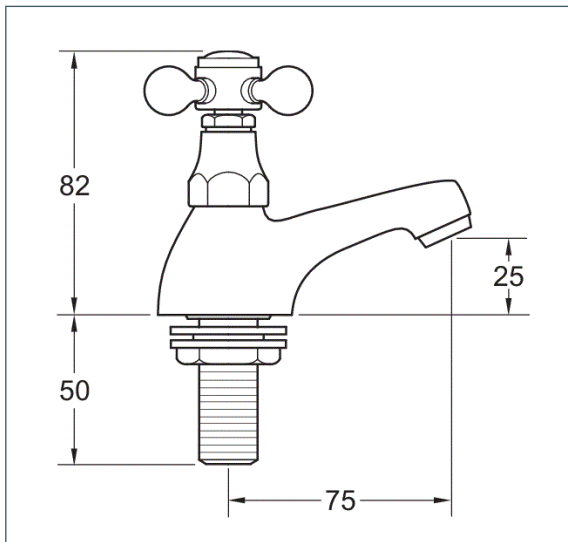

Tudor Range

Tudor basin taps

Product Code: TUD01

Finish: Chrome

Features

- Construction: Brass & Resin
- Valve/Cartridge type: Ceramic Disc
- Supply: Suitable for all plumbing systems
- Working Pressures: 0.1 - 5.0 bar
- Inlet connections: 1/2" BSP
- Flexi or Copper: Plastic Backnuts

*Please refer to website for full warranty details.

Flow (Bar - l/min, open outlet)

Spout

Flow 0.1	Flow 0.3	Flow 0.5	Flow 1.0	Flow 2.0	Flow 3.0	Flow 4.0	Flow 5.0
8	11.5	16	18	20	25	30	34

2007340

2007732

**12 YEAR
GUARANTEE**

ON ALL DEVA
CHROME TAPS

*TERMS APPLY