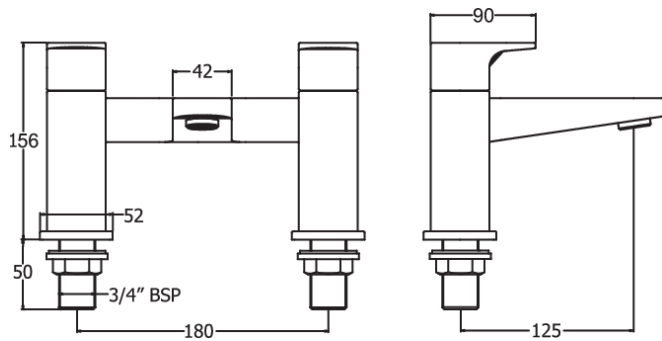

AMIO DECK MOUNTED BATH FILLER

- 1/4 turn ceramic disc handles ensure a smooth operation
- Products which are easy to use by all the family

CONSTRUCTION: Brass
CARTRIDGE/VALVE TYPE: Ceramic Disc
SUPPLY: Suitable for high pressure only
INLET CONNECTIONS: 3/4" BSP
WORKING PRESSURES: 0.5 - 5.0 bar
OPERATION: Separate Flow And Temperature Controls

AMBFCPUK

Open Outlet Flow (Bar - l/min)

BAR	0.3	0.5	1.0	2.0	3.0	4.0	5.0
SPOUT FLOW	6	8.9	12.2	17	20.8	24	26.8

Chrome

1807078

Please Note: Flow rate will be dictated by installation configurations.
 Please ensure to check the appropriate flow restrictor information if applicable.
 *Please refer to website for full warranty details.