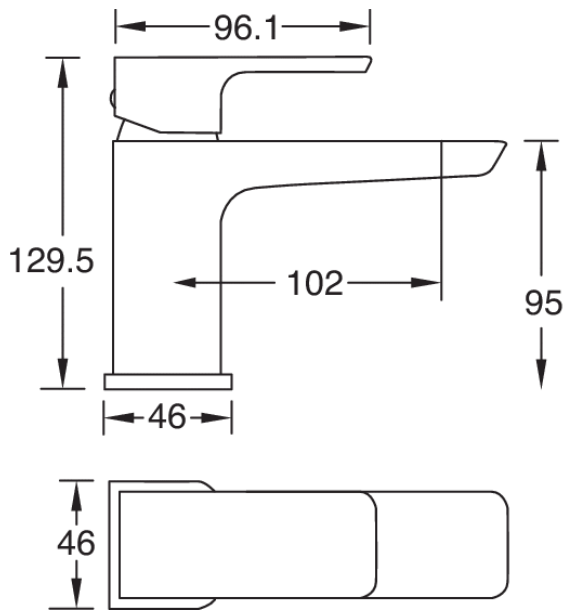

WAI MINI BASIN MIXER

CONSTRUCTION: Brass
CARTRIDGE/VALVE TYPE: Ceramic Cartridge
SUPPLY: Suitable For All Plumbing Systems
INLET CONNECTIONS: 1/2" BSP
WORKING PRESSURES: 0.3 - 5.0 bar
OPERATION: Tilt and turn temperature and flow control

- Contemporary square design
- Ceramic Cartridge for smooth operation
- Products which are easy to use by all the family
- Full Colour Packaging

WAIBMCPUK

Chrome

Open Outlet Flow (Bar - l/min)

BAR	0.3	0.5	1.0	2.0	3.0	4.0	5.0
SPOUT FLOW	6.5	7.8	10.9	15.3	18.7	21.6	24.1

1912722

1912307

Please Note: Flow rate will be dictated by installation configurations.
 Please ensure to check the appropriate flow restrictor information if applicable.
 *Please refer to website for full warranty details.