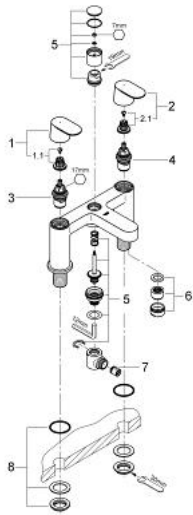

25 129 000 **EUROSMART COSMOPOLITAN TWO-HANDLED BATH/SHOWER MIXER 1/2"**

PRODUCT DESCRIPTION

- deck mounted
- metal handles
- Longlife headpart 3/4"
- automatic diverter: bath/shower
- integrated non-return valve in the shower outlet 1/2"
- **GROHE StarLight** chrome finish
- min. recommended pressure 0.2 bar

25 129 000 **EUROSMART COSMOPOLITAN TWO-HANDLED BATH/SHOWER MIXER 1/2"**

25 129 000 EUROSMART COSMOPOLITAN TWO-HANDLED BATH/SHOWER MIXER 1/2"

SPARE PARTS

- 1: Handle Eurosmart Cosmopolitan red (Order-nr. 48079000)
- 1.1: Replacement kit for fastening (Order-nr. 45186000)
- 2: Handle Eurosmart Cosmopolitan blue (Order-nr. 48080000)
- 2.1: Replacement kit for fastening (Order-nr. 45186000)
- 3: Ceramic headpart 3/4" (Order-nr. 45887000)
- 4: Ceramic headpart 3/4" (Order-nr. 45888000)
- 5: Replacement kit for rotary valve (Order-nr. 48038000)
- 6: Flow straightener (Order-nr. 46164000)
- 7: Non-return valve (Order-nr. 08565000)
- 8: Replacement kit for shank fastening (Order-nr. 45163000)