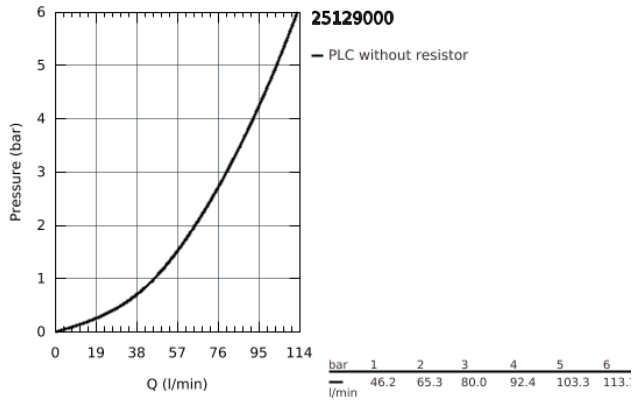

25 129 000 **EUROSMART COSMOPOLITAN TWO-HANDLED BATH/SHOWER MIXER 1/2"**

PRODUCT DESCRIPTION

- deck mounted
- metal handles
- Longlife headpart 3/4"
- automatic diverter: bath/shower
- integrated non-return valve in the shower outlet 1/2"
- **GROHE StarLight** chrome finish
- min. recommended pressure 0.2 bar

25 129 000 **EUROSMART COSMOPOLITAN TWO-HANDLED BATH/SHOWER MIXER 1/2"**

25 129 000 EUROSMART COSMOPOLITAN TWO-HANDLED BATH/SHOWER MIXER 1/2"

SPARE PARTS

- 1: Handle Eurosmart Cosmopolitan red (Order-nr. 48079000)
- 1.1: Replacement kit for fastening (Order-nr. 45186000)
- 2: Handle Eurosmart Cosmopolitan blue (Order-nr. 48080000)
- 2.1: Replacement kit for fastening (Order-nr. 45186000)
- 3: Ceramic headpart 3/4" (Order-nr. 45887000)
- 4: Ceramic headpart 3/4" (Order-nr. 45888000)
- 5: Replacement kit for rotary valve (Order-nr. 48038000)
- 6: Flow straightener (Order-nr. 46164000)
- 7: Non-return valve (Order-nr. 08565000)
- 8: Replacement kit for shank fastening (Order-nr. 45163000)