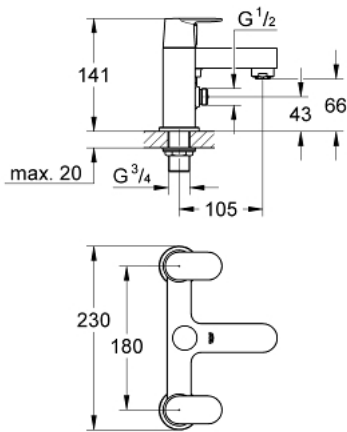

25 129 000 **EUROSMART COSMOPOLITAN TWO-HANDLED BATH/SHOWER MIXER 1/2"**

PRODUCT DESCRIPTION

- deck mounted
- metal handles
- Longlife headpart 3/4"
- automatic diverter: bath/shower
- integrated non-return valve in the shower outlet 1/2"
- **GROHE StarLight** chrome finish
- min. recommended pressure 0.2 bar

25 129 000 **EUROSMART COSMOPOLITAN TWO-HANDLED BATH/SHOWER MIXER 1/2"**

25 129 000 EUROSMART COSMOPOLITAN TWO-HANDLED BATH/SHOWER MIXER 1/2"

SPARE PARTS

- 1: Handle Eurosmart Cosmopolitan red (Order-nr. 48079000)
- 1.1: Replacement kit for fastening (Order-nr. 45186000)
- 2: Handle Eurosmart Cosmopolitan blue (Order-nr. 48080000)
- 2.1: Replacement kit for fastening (Order-nr. 45186000)
- 3: Ceramic headpart 3/4" (Order-nr. 45887000)
- 4: Ceramic headpart 3/4" (Order-nr. 45888000)
- 5: Replacement kit for rotary valve (Order-nr. 48038000)
- 6: Flow straightener (Order-nr. 46164000)
- 7: Non-return valve (Order-nr. 08565000)
- 8: Replacement kit for shank fastening (Order-nr. 45163000)