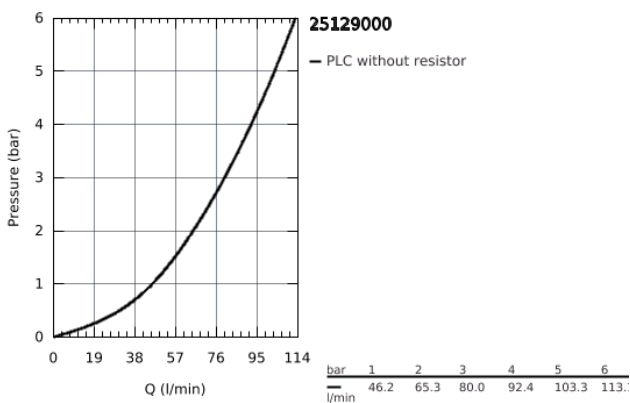

25 129 000 **EUROSMART COSMOPOLITAN TWO-HANDLED BATH/SHOWER MIXER 1/2"**

PRODUCT DESCRIPTION

- deck mounted
- metal handles
- Longlife headpart 3/4"
- automatic diverter: bath/shower
- integrated non-return valve in the shower outlet 1/2"
- **GROHE StarLight** chrome finish
- min. recommended pressure 0.2 bar

25 129 000 **EUROSMART COSMOPOLITAN TWO-HANDLED BATH/SHOWER MIXER 1/2"**

25 129 000 EUROSMART COSMOPOLITAN TWO-HANDLED BATH/SHOWER MIXER 1/2"

SPARE PARTS

- 1: Handle Eurosmart Cosmopolitan red (Order-nr. 48079000)
- 1.1: Replacement kit for fastening (Order-nr. 45186000)
- 2: Handle Eurosmart Cosmopolitan blue (Order-nr. 48080000)
- 2.1: Replacement kit for fastening (Order-nr. 45186000)
- 3: Ceramic headpart 3/4" (Order-nr. 45887000)
- 4: Ceramic headpart 3/4" (Order-nr. 45888000)
- 5: Replacement kit for rotary valve (Order-nr. 48038000)
- 6: Flow straightener (Order-nr. 46164000)
- 7: Non-return valve (Order-nr. 08565000)
- 8: Replacement kit for shank fastening (Order-nr. 45163000)