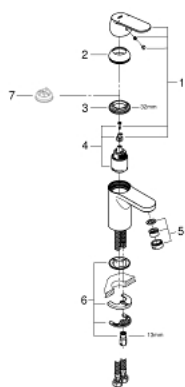

32 824 00L **EUROSMART COSMOPOLITAN BASIN MIXER 1/2"**
S-SIZE

PRODUCT DESCRIPTION

- monobloc installation
- metal lever
- **GROHE SilkMove** 35 mm ceramic cartridge
- adjustable flow rate limiter
- **GROHE StarLight** chrome finish
- adjustable minimum flow rate 2.5 l/min
- **GROHE FastFixation** installation system with centering support
- mousseur
- smooth body

- flexible connection hoses

- for **low pressure**
- **recommended pressure 0.2 - 5.0 bar**
- optional temperature limiter (46 375 000)

32 824 00L **EUROSMART COSMOPOLITAN BASIN MIXER 1/2"**
S-SIZE

SPARE PARTS

- 1: Lever (Order-nr. 46681000)
- 2: Cap (Order-nr. 46492000)
- 3: Screw coupling (Order-nr. 46460000)
- 4: Cartridge (Order-nr. 46374000)
- 5: Sistra (Order-nr. 13905000)
- 5: Mousseur (Order-nr. 13922000)
- 6: Shank fastening assembly (Order-nr. 46671000)
- 7: Temperature limiter (Order-nr. 46375000)*
- 8: Socket spanner (Order-nr. 19332000)*
- 9: Mounting wrench (Order-nr. 19017000)*