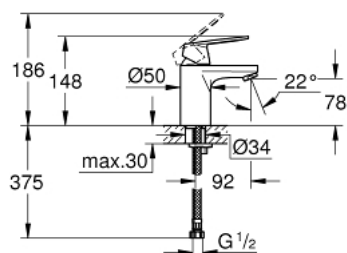

32 824 00L **EUROSMART COSMOPOLITAN BASIN MIXER 1/2"**
S-SIZE

PRODUCT DESCRIPTION

- monobloc installation
- metal lever
- **GROHE SilkMove** 35 mm ceramic cartridge
- adjustable flow rate limiter
- **GROHE StarLight** chrome finish
- adjustable minimum flow rate 2.5 l/min
- **GROHE FastFixation** installation system with centering support
- mousseur
- smooth body

- flexible connection hoses

- for **low pressure**
- **recommended pressure 0.2 - 5.0 bar**
- optional temperature limiter (46 375 000)

32 824 00L **EUROSMART COSMOPOLITAN BASIN MIXER 1/2"**
S-SIZE

SPARE PARTS

- 1: Lever (Order-nr. 46681000)
- 2: Cap (Order-nr. 46492000)
- 3: Screw coupling (Order-nr. 46460000)
- 4: Cartridge (Order-nr. 46374000)
- 5: Sistra (Order-nr. 13905000)
- 5: Mousseur (Order-nr. 13922000)
- 6: Shank fastening assembly (Order-nr. 46671000)
- 7: Temperature limiter (Order-nr. 46375000)*
- 8: Socket spanner (Order-nr. 19332000)*
- 9: Mounting wrench (Order-nr. 19017000)*