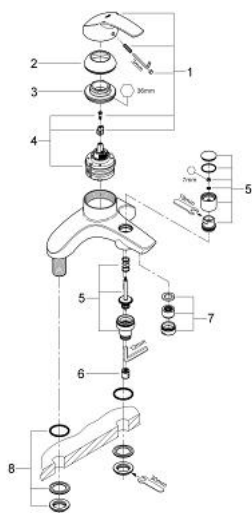

## 25 105 000 EUROSMART SINGLE-LEVER BATH/SHOWER MIXER 1/2"

### PRODUCT DESCRIPTION

- deck mounted
- metal handle
- **GROHE SilkMove** 56 mm ceramic cartridge
- adjustable flow rate limiter
- **GROHE StarLight** chrome finish
- automatic diverter: bath/shower
- integrated non-return valve  
in the shower outlet 1/2"

25 105 000 **EUROSMART SINGLE-LEVER BATH/SHOWER MIXER 1/2"**

**SPARE PARTS**

- 1: Lever (Order-nr. 46703000)
- 2: Cap (Order-nr. 46563000)
- 3: Ring (Order-nr. 46564000)
- 4: Ceramic cartridge (Order-nr. 46565000)
- 5: Diverter (Order-nr. 46704000)
- 6: Non-return valve (Order-nr. 08565000)
- 7: Flow straightener (Order-nr. 46164000)
- 8: Replacement kit for shank fastening (Order-nr. 45163000)