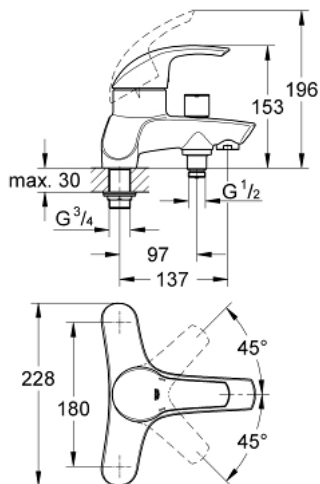

## 25 105 000 EUROSMART SINGLE-LEVER BATH/SHOWER MIXER 1/2"

### PRODUCT DESCRIPTION

- deck mounted
- metal handle
- **GROHE SilkMove** 56 mm ceramic cartridge
- adjustable flow rate limiter
- **GROHE StarLight** chrome finish
- automatic diverter: bath/shower
- integrated non-return valve  
in the shower outlet 1/2"

25 105 000 **EUROSMART SINGLE-LEVER BATH/SHOWER MIXER 1/2"**

**SPARE PARTS**

- 1: Lever (Order-nr. 46703000)
- 2: Cap (Order-nr. 46563000)
- 3: Ring (Order-nr. 46564000)
- 4: Ceramic cartridge (Order-nr. 46565000)
- 5: Diverter (Order-nr. 46704000)
- 6: Non-return valve (Order-nr. 08565000)
- 7: Flow straightener (Order-nr. 46164000)
- 8: Replacement kit for shank fastening (Order-nr. 45163000)