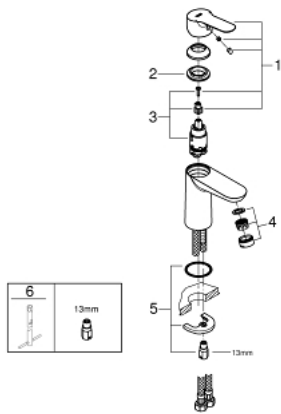

23 330 000 **BAUEDGE BASIN MIXER 1/2"**
S-SIZE

PRODUCT DESCRIPTION

- monobloc installation
- metal lever
- GROHE Longlife 28 mm ceramic cartridge
- **GROHE StarLight** chrome finish
- **GROHE EcoJoy** mousseur 5.7 l/min
- rapid installation system
- smooth body
- flexible connection hoses

23 330 000 **BAUEDGE BASIN MIXER 1/2"**
S-SIZE

SPARE PARTS

- 1: Lever (Order-nr. 46697000)
- 2: Cartridge (Order-nr. 46580000)
- 3: Mousseur (Order-nr. 48159000)
- 4: Shank fastening assembly (Order-nr. 46249000)
- 5: Mounting wrench (Order-nr. 19017000)*
- * Optional accessories