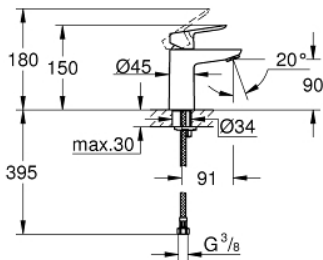

23 330 000 **BAUEDGE BASIN MIXER 1/2"**
S-SIZE

PRODUCT DESCRIPTION

- monobloc installation
- metal lever
- GROHE Longlife 28 mm ceramic cartridge
- **GROHE StarLight** chrome finish
- **GROHE EcoJoy** mousseur 5.7 l/min
- rapid installation system
- smooth body
- flexible connection hoses

23 330 000 **BAUEDGE BASIN MIXER 1/2"**
S-SIZE

SPARE PARTS

- 1: Lever (Order-nr. 46697000)
- 2: Cartridge (Order-nr. 46580000)
- 3: Mousseur (Order-nr. 48159000)
- 4: Shank fastening assembly (Order-nr. 46249000)
- 5: Mounting wrench (Order-nr. 19017000)*
- * Optional accessories