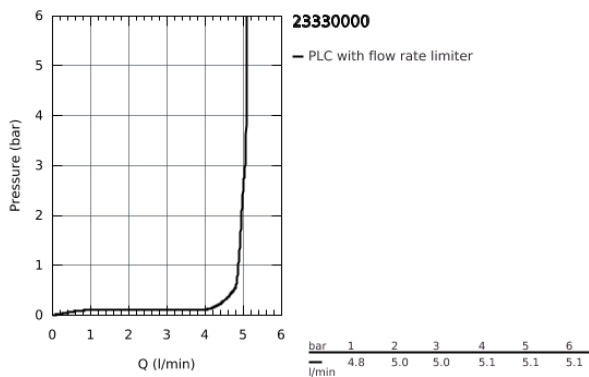

23 330 000 **BAUEDGE BASIN MIXER 1/2"**
S-SIZE

PRODUCT DESCRIPTION

- monobloc installation
- metal lever
- GROHE Longlife 28 mm ceramic cartridge
- **GROHE StarLight** chrome finish
- **GROHE EcoJoy** mousseur 5.7 l/min
- rapid installation system
- smooth body
- flexible connection hoses

23 330 000 **BAUEDGE BASIN MIXER 1/2"**
S-SIZE

SPARE PARTS

- 1: Lever (Order-nr. 46697000)
- 2: Cartridge (Order-nr. 46580000)
- 3: Mousseur (Order-nr. 48159000)
- 4: Shank fastening assembly (Order-nr. 46249000)
- 5: Mounting wrench (Order-nr. 19017000)*
- * Optional accessories