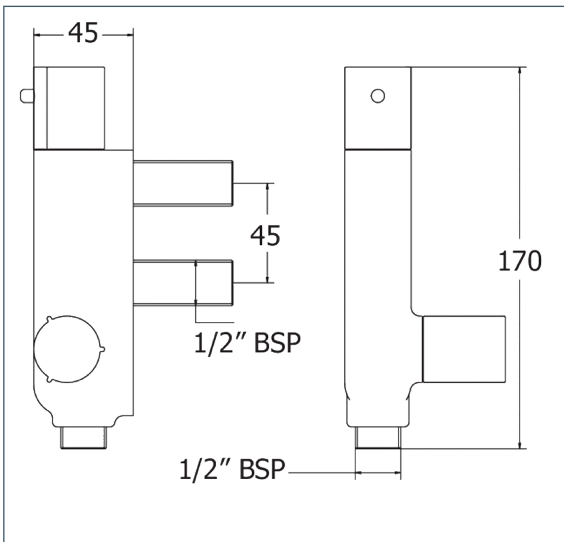

SHOWERS

DevaTM by METHVEN

Thermostatic Shower

Vertical L shaped bar shower valve

Product Code: VVERT01

Finish: Chrome

Features

Construction:	Brass
Shower Valve:	Thermostatic
Supply:	Suitable for high pressure only
Working Pressures:	1.0 - 5.0 bar
Inlet connections:	1/2" BSP
Operation:	Separate Flow And Temperature Controls

· 38°C temperature hot stop with override facility

*Please refer to website for full warranty details.

Flow (Bar - l/min, open outlet)

Outlet

Flow 0.1 Flow 0.3 Flow 0.5 Flow 1.0 Flow 2.0 Flow 3.0 Flow 4.0 Flow 5.0