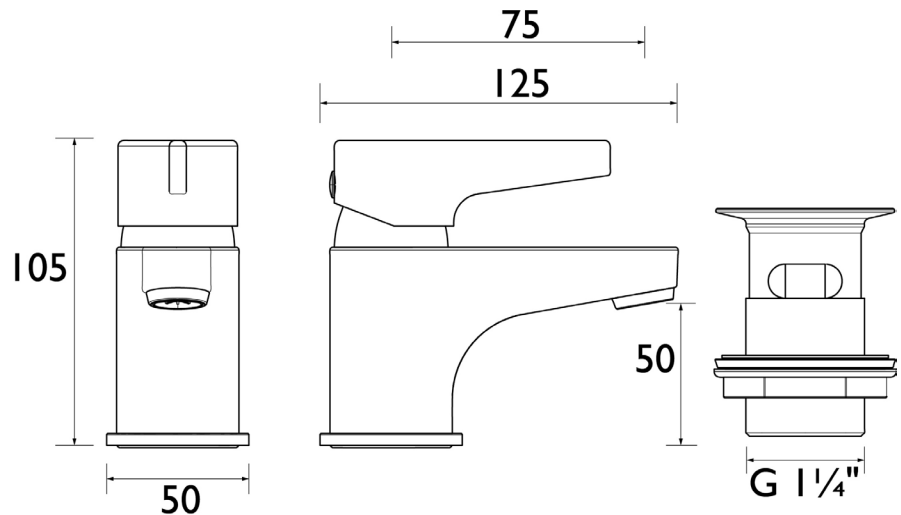

### Specification

Product Type:	Bathroom Tap
Main Construction Material:	Brass
Mount Type:	Deck Mounted
Handle Type:	Lever Handle
Connection Inlet:	M10 x 15mm Screw-in Copper Pipes
Connection Outlet:	Flow Straightener
Number of Tap Holes:	1
Valve/Cartridge Type:	35mm Ceramic Cartridge
Plumbing System Requirements:	Suitable for all plumbing systems
Minimum Dynamic Pressure (bar):	0.2 bar
Maximum Dynamic Pressure (bar):	5.0 bar
Maximum Hot Water Temperature °C:	65°C
Maximum Static Pressure (bar):	10 bar
Flow Type:	Single Flow
Isolation Included:	No

### Dimensions (measurements in mm)