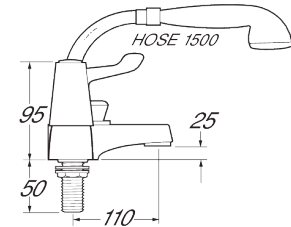

Features

- Construction: Brass & ABS
- Valve/Cartridge type: Ceramic Disc
- Supply: Suitable for all plumbing systems
- Working Pressures: 0.3 - 5.0 bar
- Inlet connections: 3/4" BSP

- Comes complete with single mode shower kit and wall bracket
- 1/4 turn ceramic handles ensure a smooth operation
- Products which are easy to use by all the family