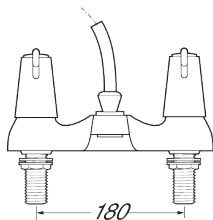

Features

- Construction: Brass & ABS
- Valve/Cartridge type: Ceramic Disc
- Supply: Suitable for all plumbing systems
- Working Pressures: 0.3 - 5.0 bar
- Inlet connections: 3/4" BSP

- Comes complete with single mode shower kit and wall bracket
- 1/4 turn ceramic handles ensure a smooth operation
- Products which are easy to use by all the family