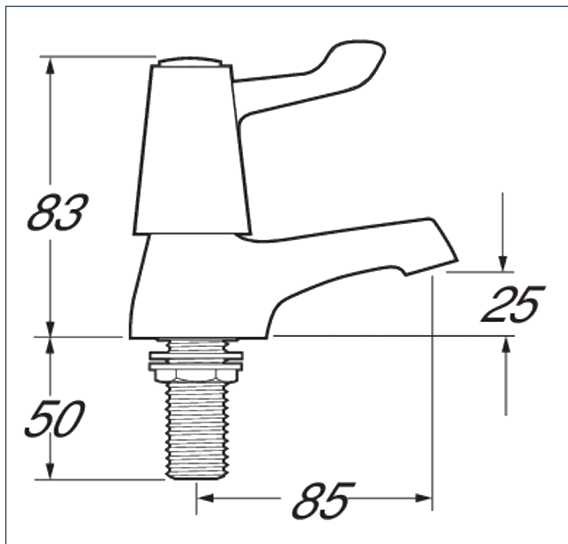

Deva Lever Range

Lever action bath taps

Product Code: DLT102

Finish: Chrome

Features

- Construction: Brass
- Valve/Cartridge type: Ceramic Disc
- Supply: Suitable for all plumbing systems
- Working Pressures: 0.1 - 5.0 bar
- Inlet connections: 3/4" BSP
- Flexi or Copper: Plastic Backnuts

- 1/4 turn ceramic handles ensure a smooth operation
- Products which are easy to use by all the family

*Please refer to website for full warranty details.

Flow (Bar - l/min, open outlet)

Spout

Flow 0.1	Flow 0.3	Flow 0.5	Flow 1.0	Flow 2.0	Flow 3.0	Flow 4.0	Flow 5.0
6	10.7	14.7	17	20	25	30	34