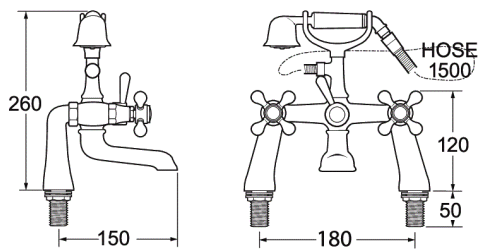

Tudor

Tudor pillar mounted bath shower mixer

Product Code: TUD03

Finish: Chrome

Features

- Construction: Brass & Resin
- Valve/Cartridge type: Standard
- Supply: Suitable for all plumbing systems
- Working Pressures: 0.3 - 5.0 bar
- Inlet connections: 3/4" BSP

- Comes complete with single mode shower kit
- Products can be wall mounted or deck mounted
- Single mode handset

*Please refer to website for full warranty details.

Flow (Bar - l/min, open outlet)

Spout

Flow 0.1	Flow 0.3	Flow 0.5	Flow 1.0	Flow 2.0	Flow 3.0	Flow 4.0	Flow 5.0
8.6	15	19	22	26	36	39	43

Handset

2.5	5.3	9	12.5	14.5	18	21	23
-----	-----	---	------	------	----	----	----

2012803

2008724

**12 YEAR
GUARANTEE**