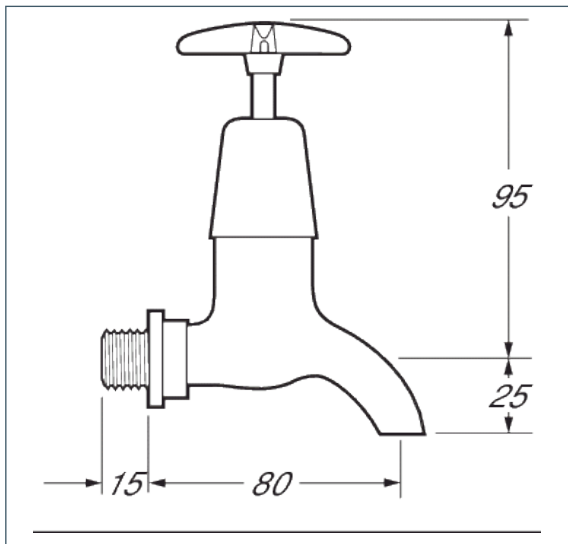

Cross Top Range

Cross handle 1/2" BS5412 valve bib taps

Product Code: 095X

Finish: Chrome

Features

Construction:	Brass
Supply:	Suitable for all plumbing systems
Working Pressures:	0.1 - 5.0 bar
Inlet connections:	1/2" BSP
Flexi or Copper:	Plastic Backnuts

- Conforms to BS5412 standard
- Additional set of red and blue indices included

*Please refer to website for full warranty details.

Flow (Bar - l/min, open outlet)

Spout

Flow 0.1	Flow 0.3	Flow 0.5	Flow 1.0	Flow 2.0	Flow 3.0	Flow 4.0	Flow 5.0
8	11.5	16	18	20	36	39	43

1606068

2009730

12 YEAR GUARANTEE
ON ALL DEVA CHROME TAPS

*TERMS APPLY