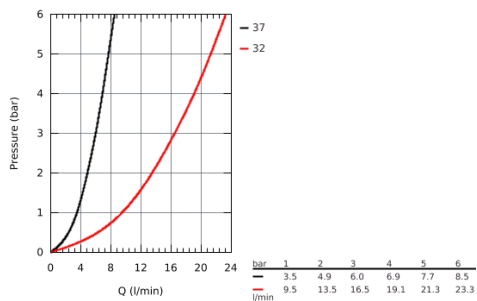

34 784 000 THERMOSTATIC SHOWER MIXER 1/2" WITH SHOWER SET

PRODUCT DESCRIPTION

- Consisting of:
- Grohtherm 1000 Performance thermostatic shower mixer 1/2" (34 776 000)
- Tempesta Cosmopolitan 100 shower set, 2 sprays, 900 mm (27 788 002)
- optional **GROHE EcoJoy** 5.7 l/min flow limiter included

34 784 000 THERMOSTATIC SHOWER MIXER 1/2" WITH SHOWER SET

34 784 000 THERMOSTATIC SHOWER MIXER 1/2" WITH SHOWER SET

SPARE PARTS

- 1: Shut-off handle (Order-nr. 49160000)
- 2: Ceramic headpart 1/2" (Order-nr. 45346000)
- 2.1: O-ring \varnothing 18.2 x \varnothing 1.7 (Order-nr. 0392400M)
- 3: Fitting ring (Order-nr. 47743000)
- 4: Thermostatic compact cartridge 1/2" (Order-nr. 47439000)
- 5: Race (Order-nr. 47975000)
- 6: Non-return valve (Order-nr. 47189000)
- 6.1: Dirt strainer (Order-nr. 0726400M)
- 6.2: Non-return valve (Order-nr. 08565000)
- 6.3: O-ring \varnothing 17 x \varnothing 2 (Order-nr. 0305500M)
- 7: S-union (Order-nr. 12662000)
- 8: Non-return valve (Order-nr. 08565000)
- 9: Shower rail holder (Order-nr. 48095000)
- 10: Glide element (Order-nr. 12140000)
- 11: Dirt strainer (Order-nr. 0700200M)
- 12: Compensation disc (Order-nr. 48051000)*
- 13: Extension 3/4", 20 mm (Order-nr. 0713000M)*
- 14: Special spanner (Order-nr. 19377000)*
- 15: Socket spanner (Order-nr. 19332000)*
- 16: GROHE TurboStat cartridge 1/2" (Order-nr. 47175000)*