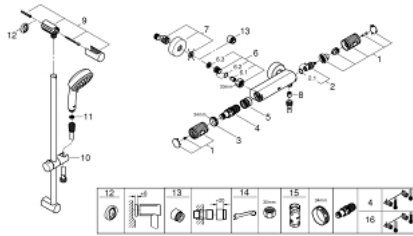

34 784 000 THERMOSTATIC SHOWER MIXER 1/2" WITH SHOWER SET

PRODUCT DESCRIPTION

- Consisting of:
- Grohtherm 1000 Performance thermostatic shower mixer 1/2" (34 776 000)
- Tempesta Cosmopolitan 100 shower set, 2 sprays, 900 mm (27 788 002)
- optional **GROHE EcoJoy** 5.7 l/min flow limiter included

34 784 000 THERMOSTATIC SHOWER MIXER 1/2" WITH SHOWER SET

34 784 000 THERMOSTATIC SHOWER MIXER 1/2" WITH SHOWER SET

SPARE PARTS

- 1: Shut-off handle (Order-nr. 49160000)
- 2: Ceramic headpart 1/2" (Order-nr. 45346000)
- 2.1: O-ring \varnothing 18.2 x \varnothing 1.7 (Order-nr. 0392400M)
- 3: Fitting ring (Order-nr. 47743000)
- 4: Thermostatic compact cartridge 1/2" (Order-nr. 47439000)
- 5: Race (Order-nr. 47975000)
- 6: Non-return valve (Order-nr. 47189000)
- 6.1: Dirt strainer (Order-nr. 0726400M)
- 6.2: Non-return valve (Order-nr. 08565000)
- 6.3: O-ring \varnothing 17 x \varnothing 2 (Order-nr. 0305500M)
- 7: S-union (Order-nr. 12662000)
- 8: Non-return valve (Order-nr. 08565000)
- 9: Shower rail holder (Order-nr. 48095000)
- 10: Glide element (Order-nr. 12140000)
- 11: Dirt strainer (Order-nr. 0700200M)
- 12: Compensation disc (Order-nr. 48051000)*
- 13: Extension 3/4", 20 mm (Order-nr. 0713000M)*
- 14: Special spanner (Order-nr. 19377000)*
- 15: Socket spanner (Order-nr. 19332000)*
- 16: GROHE TurboStat cartridge 1/2" (Order-nr. 47175000)*