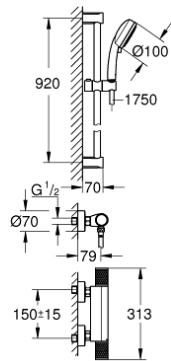

34 784 000 THERMOSTATIC SHOWER MIXER 1/2" WITH SHOWER SET

PRODUCT DESCRIPTION

- Consisting of:
- Grohtherm 1000 Performance thermostatic shower mixer 1/2" (34 776 000)
- Tempesta Cosmopolitan 100 shower set, 2 sprays, 900 mm (27 788 002)
- optional **GROHE EcoJoy** 5.7 l/min flow limiter included

34 784 000 THERMOSTATIC SHOWER MIXER 1/2" WITH SHOWER SET

34 784 000 THERMOSTATIC SHOWER MIXER 1/2" WITH SHOWER SET

SPARE PARTS

- 1: Shut-off handle (Order-nr. 49160000)
- 2: Ceramic headpart 1/2" (Order-nr. 45346000)
- 2.1: O-ring \varnothing 18.2 x \varnothing 1.7 (Order-nr. 0392400M)
- 3: Fitting ring (Order-nr. 47743000)
- 4: Thermostatic compact cartridge 1/2" (Order-nr. 47439000)
- 5: Race (Order-nr. 47975000)
- 6: Non-return valve (Order-nr. 47189000)
- 6.1: Dirt strainer (Order-nr. 0726400M)
- 6.2: Non-return valve (Order-nr. 08565000)
- 6.3: O-ring \varnothing 17 x \varnothing 2 (Order-nr. 0305500M)
- 7: S-union (Order-nr. 12662000)
- 8: Non-return valve (Order-nr. 08565000)
- 9: Shower rail holder (Order-nr. 48095000)
- 10: Glide element (Order-nr. 12140000)
- 11: Dirt strainer (Order-nr. 0700200M)
- 12: Compensation disc (Order-nr. 48051000)*
- 13: Extension 3/4", 20 mm (Order-nr. 0713000M)*
- 14: Special spanner (Order-nr. 19377000)*
- 15: Socket spanner (Order-nr. 19332000)*
- 16: GROHE TurboStat cartridge 1/2" (Order-nr. 47175000)*