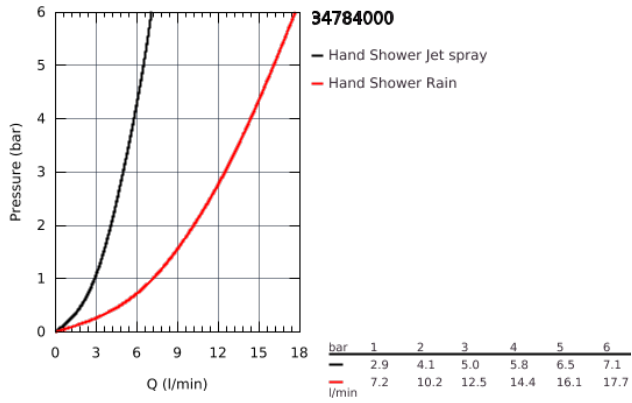

34 784 000 THERMOSTATIC SHOWER MIXER 1/2" WITH SHOWER SET

PRODUCT DESCRIPTION

- Consisting of:
- Grohtherm 1000 Performance thermostatic shower mixer 1/2" (34 776 000)
- Tempesta Cosmopolitan 100 shower set, 2 sprays, 900 mm (27 788 002)
- optional **GROHE EcoJoy** 5.7 l/min flow limiter included

34 784 000 THERMOSTATIC SHOWER MIXER 1/2" WITH SHOWER SET

34 784 000 THERMOSTATIC SHOWER MIXER 1/2" WITH SHOWER SET

SPARE PARTS

- 1: Shut-off handle (Order-nr. 49160000)
- 2: Ceramic headpart 1/2" (Order-nr. 45346000)
- 2.1: O-ring \varnothing 18.2 x \varnothing 1.7 (Order-nr. 0392400M)
- 3: Fitting ring (Order-nr. 47743000)
- 4: Thermostatic compact cartridge 1/2" (Order-nr. 47439000)
- 5: Race (Order-nr. 47975000)
- 6: Non-return valve (Order-nr. 47189000)
- 6.1: Dirt strainer (Order-nr. 0726400M)
- 6.2: Non-return valve (Order-nr. 08565000)
- 6.3: O-ring \varnothing 17 x \varnothing 2 (Order-nr. 0305500M)
- 7: S-union (Order-nr. 12662000)
- 8: Non-return valve (Order-nr. 08565000)
- 9: Shower rail holder (Order-nr. 48095000)
- 10: Glide element (Order-nr. 12140000)
- 11: Dirt strainer (Order-nr. 0700200M)
- 12: Compensation disc (Order-nr. 48051000)*
- 13: Extension 3/4", 20 mm (Order-nr. 0713000M)*
- 14: Special spanner (Order-nr. 19377000)*
- 15: Socket spanner (Order-nr. 19332000)*
- 16: GROHE TurboStat cartridge 1/2" (Order-nr. 47175000)*