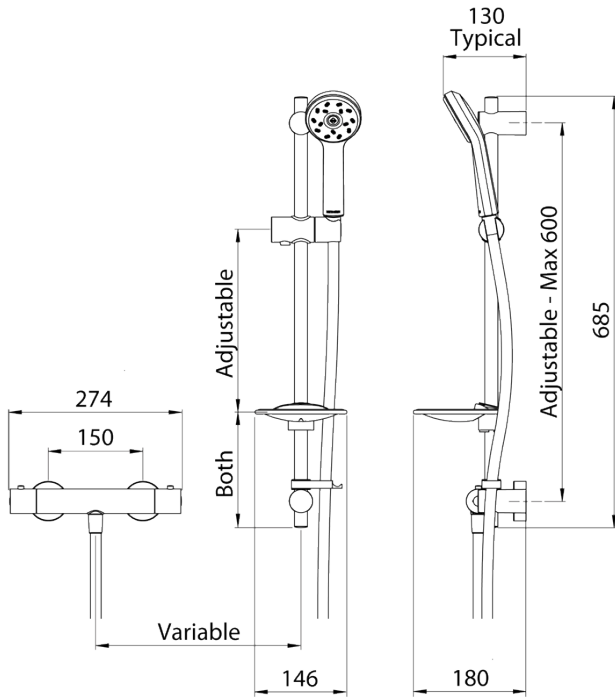

MAKU COOL TO TOUCH BAR SHOWER

CONSTRUCTION: Brass & ABS
SUPPLY: Suitable for all plumbing systems
INLET CONNECTIONS: 15mm Compression
WORKING PRESSURES: 0.35 - 5.0 bar
CARTRIDGE/VALVE TYPE: Thermostatic

- 38°C temperature hot stop with override facility
- Safe cool to touch body
- Eco flow control with override facility
- Includes easy fit connections
- Includes Maku Satinjet Handset
- Riser rail features adjustable brackets - ideal for retrofit
- Supplied with 9l/min flow regulator

MCTS

Open Outlet Flow (Bar - l/min)

BAR	0.3	0.5	1.0	2.0	3.0	4.0	5.0
HANDSET FLOW	6.7	8	9	9	9	9	9

Chrome & Graphite

2010905

BC1600/0415

Please Note: Flow rate will be dictated by installation configurations.
 Please ensure to check the appropriate flow restrictor information if applicable.
 *Please refer to website for full warranty details.