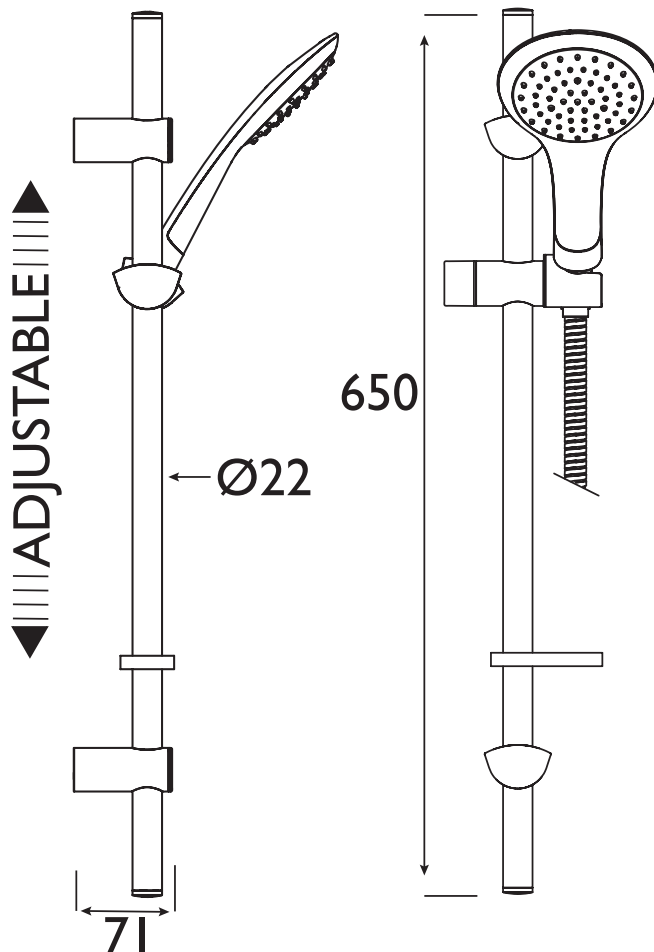

EVC KIT01 2M C

Accessories

EVO Shower Kit with Large Single Function Handset and 2m Hose Chrome Plated

Adjustable Brackets:	Yes
Main Construction Material:	Plastic, Steel
Contemporary or Traditional:	Contemporary
Finish Colour:	Chrome
Isolation Included:	No
Riser Length: (mm)	650
Rub Clean Handset:	Yes
Working Pressure Range (bar):	Min. 0.2, Max 5.0
Maximum Static Pressure: (bar)	10

Features:

- Supplied with an 8 litre per minute flow regulator
- Adjustable riser rail
- Includes 2m extra long hose, rub-clean single function handset and hose retainer

Product Certifications:

WRAS Certificate Number: 1904900
WRAS Expiry Date: 30/04/2024

For more Shower Accessories, please visit our website:

Dimensions (measurements in mm)

TECHNICAL
DATA
SHEET

BRISTAN
TAPS & SHOWERS

D6