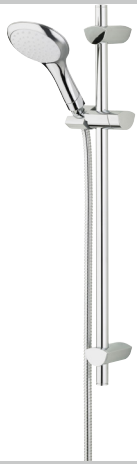

EVC KIT01 2M C

Accessories

EVO Shower Kit with Large Single Function Handset and 2m Hose Chrome Plated

Adjustable Brackets:	Yes
Main Construction Material:	Plastic, Steel
Contemporary or Traditional:	Contemporary
Finish Colour:	Chrome
Isolation Included:	No
Riser Length: (mm)	650
Rub Clean Handset:	Yes
Working Pressure Range (bar):	Min. 0.2, Max 5.0
Maximum Static Pressure: (bar)	10

Features:

- Supplied with an 8 litre per minute flow regulator
- Adjustable riser rail
- Includes 2m extra long hose, rub-clean single function handset and hose retainer

Product Certifications:

WRAS Certificate Number: 1904900
WRAS Expiry Date: 30/04/2024

For more Shower Accessories, please visit our website:

Dimensions (measurements in mm)

TECHNICAL
DATA
SHEET

BRISTAN
TAPS & SHOWERS

D6