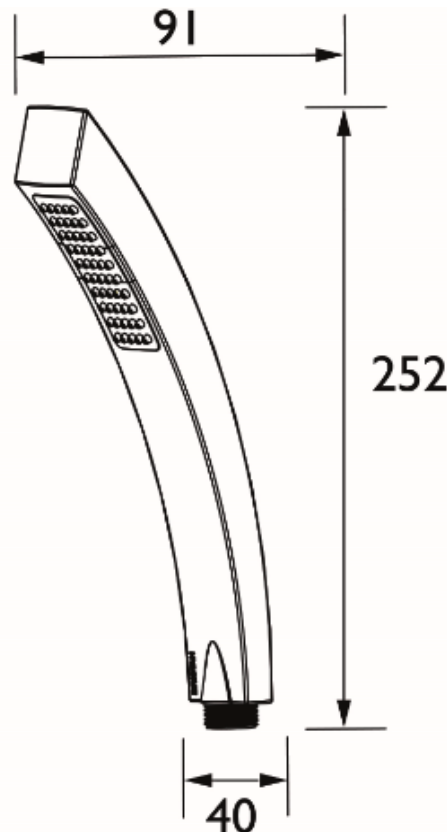

ARC C

Accessories Arc Handset Chrome

Specification

| | |
|------------------------------|--------------|
| Main Construction Material: | ABS |
| Connection Inlet: | G 1/2" |
| Connection Outlet: | N/A |
| Contemporary or Traditional: | Contemporary |
| Finish Colour: | Chrome |
| Isolation Included: | No |
| Left or Right Handed: | Both |
| Rub Clean Handset: | Yes |

Dimensions (measurements in mm)

TECHNICAL DATA SHEET

BRISTAN

TAPS & SHOWERS

D3