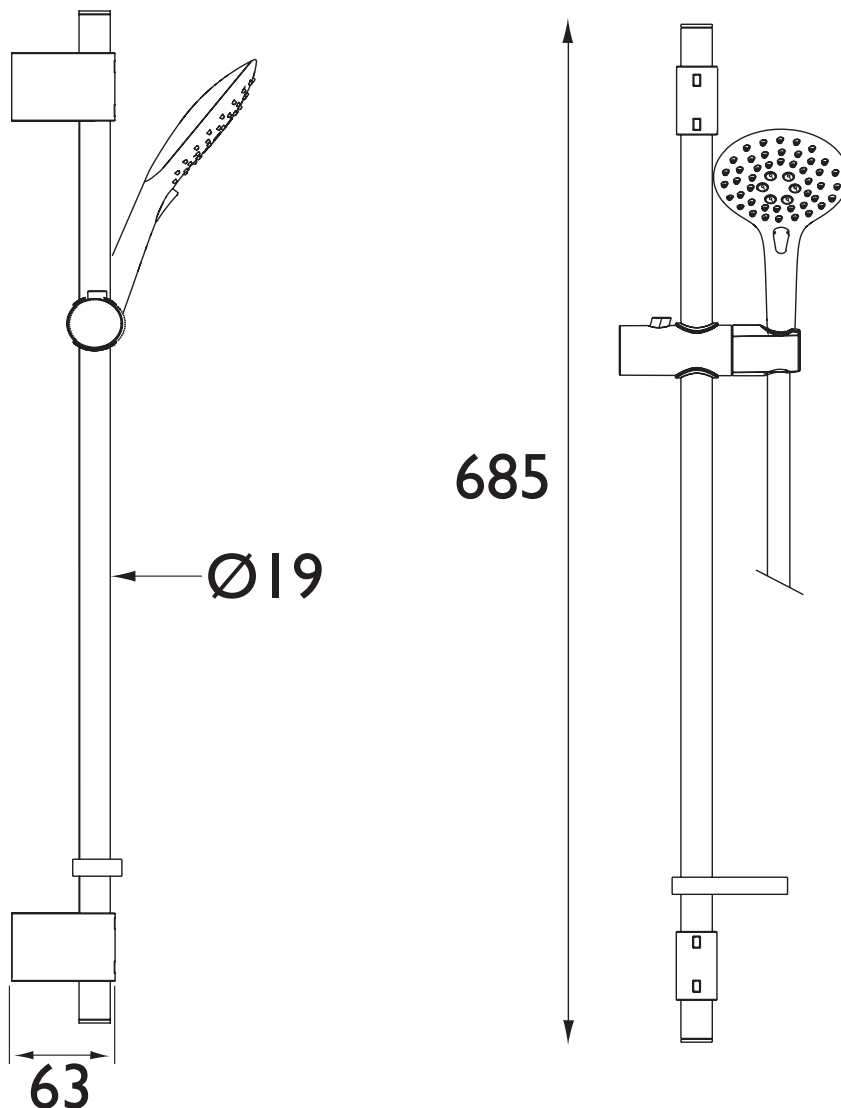

## CASINO Shower Range

Casino Shower Kit with Large 3 Function Push Button Handset and Silver Hose

### Specification

Style:	Contemporary
Finish/Colour:	Chrome Plated
Main Construction Material:	Brass

### Dimensions (measurements in mm)

### Features:

- Includes 1.75m easy-clean hose, adjustable fixing brackets, multi-function rub-clean anti-limescale handset and hose retainer
- Box packed
- Includes 1.75m hose, large rub-clean 3 function push button handset, hose retainer and easy clean hose