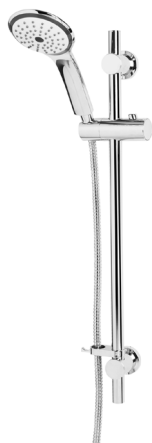

CAS KIT02 C

CASINO Shower Range Casino Shower Kit with Single Function Large Handset Chrome

Features:

- Includes 1.5m hose, adjustable fixing brackets, rub-clean anti-limescale handset and hose retainer
- Clam packed
- Includes 1.5m hose, large rub-clean single function handset and hose retainer

For more products, visit our website:
<http://www.bristan.com>

Specification

Style:	Contemporary
Finish/Colour:	Chrome Plated
Main Construction Material:	Brass
Maximum Hot Water Supply Temperature	65
Maximum Static Pressure: (bar)	10
Plumbing System Suitability:	Suitable for all plumbing systems
Working Pressure Range:	Min: 0.2 bar, Max: 5 bar