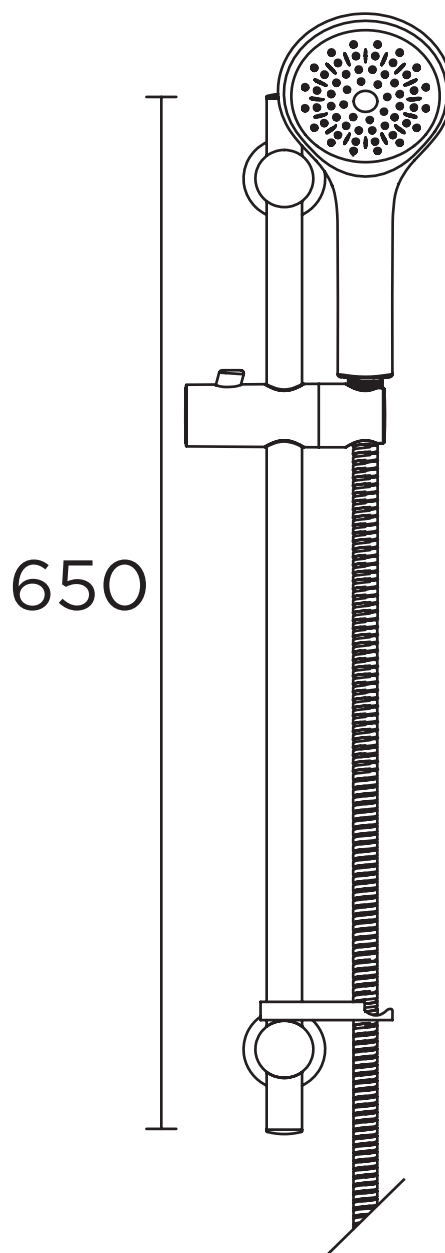

CAS KIT02 C

CASINO Shower Range Casino Shower Kit with Single Function Large Handset Chrome

Features:

- Includes 1.5m hose, adjustable fixing brackets, rub-clean anti-limescale handset and hose retainer
- Clam packed
- Includes 1.5m hose, large rub-clean single function handset and hose retainer

For more products, visit our website:
<http://www.bristan.com>

Specification

Style:	Contemporary
Finish/Colour:	Chrome Plated
Main Construction Material:	Brass
Maximum Hot Water Supply Temperature	65
Maximum Static Pressure: (bar)	10
Plumbing System Suitability:	Suitable for all plumbing systems
Working Pressure Range:	Min: 0.2 bar, Max: 5 bar

Dimensions (measurements in mm)

TECHNICAL
DATA
SHEET

BRISTAN
TAPS & SHOWERS

D1