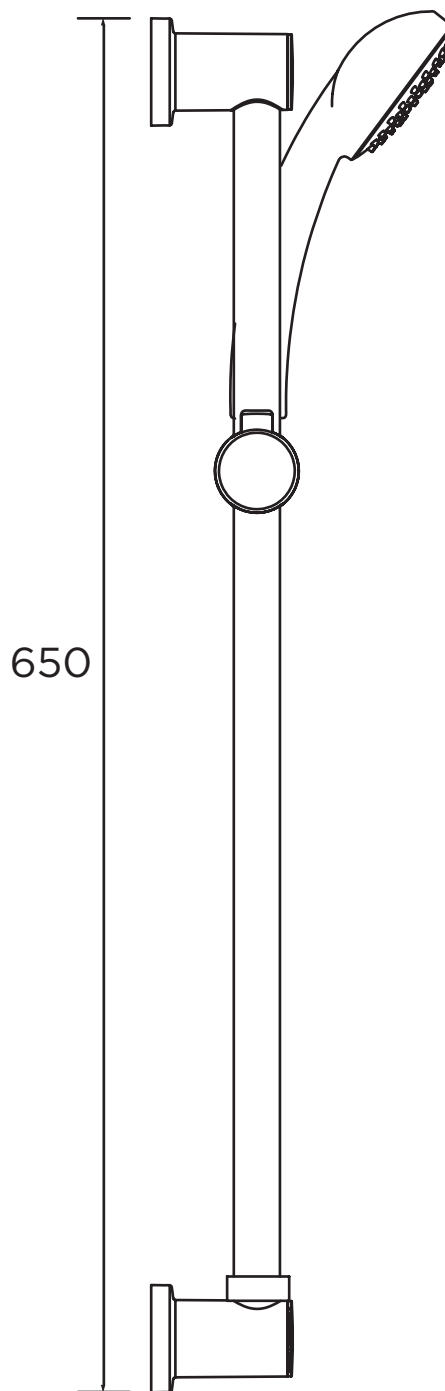

## CASINO Shower Range Casino Shower Kit with Single Function Small Handset Chrome

### Features:

- Includes 1.5m hose, fixed position riser rail, rub-clean anti-limescale handset and hose retainer
- Clam packed
- Includes 1.5m hose, rub-clean single function handset and hose retainer

### Specification

Style:	Contemporary
Finish/Colour:	Chrome Plated
Main Construction Material:	Brass

### Dimensions (measurements in mm)