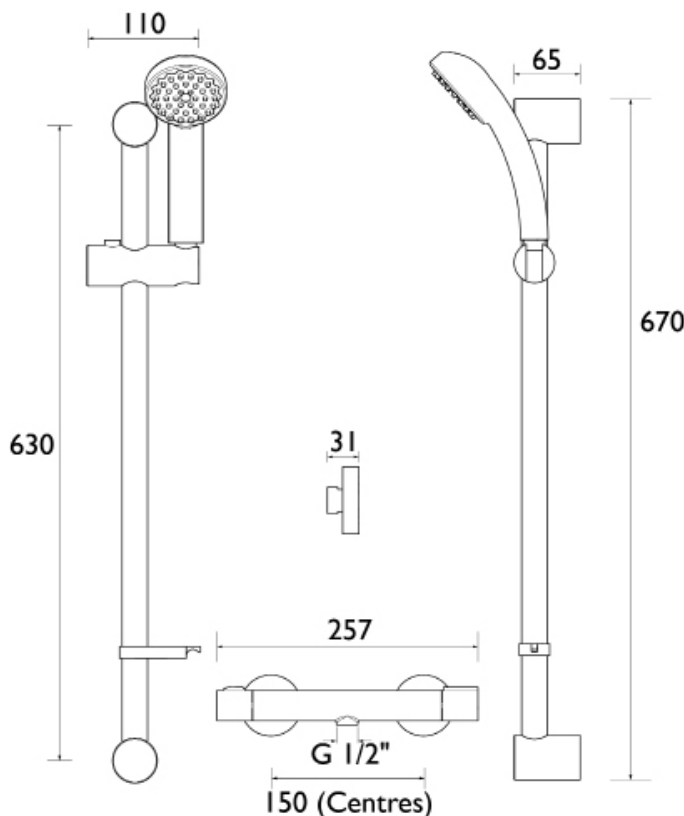

ZI SHXSMCTFF C

COOLTOUCH Shower Range Zing Cool Touch Bar Mixer with Fast Fit Connections and SM Kit Chrome

Features:

- 15mm inlet connections
- Thermostatic cartridge with preset temperature stop at 38°C, can be over-riden to a maximum of 46°C
- Cold water feed surrounds the hot water to ensure the valve is safe to touch by all the family
- Includes 1.5m hose, rub-clean anti-limescale handset and hose retainer
- Supplied with a wall mount 10 fixing kit for easier retro installation

Product Certifications:

WRAS Cert. Number: 2001912
WRAS Expiry Date: 31/01/2025

For more products, visit our website:
<http://www.bristan.com>

Specification

Style:	Contemporary
Finish/Colour:	Chrome
Main Construction Material:	Brass
No of Controls:	2
Shower Type:	Bar Shower
Shower Head Type:	Adjustable Handset
Valve/Cartridge Type:	Thermostatic Cartridge
Maximum Hot Water Supply Temperature °C:	80
Maximum Static Pressure: (bar)	10
Plumbing System Suitability:	All - Ideally Balanced
Working Pressure Range:	Min 0.2 Bar - Max 5.0 Bar
Connection Inlet:	15mm Compression
Connection Outlet:	G 1/2"
Isolation Valve Included:	No
Check Valve Included:	No

Dimensions (measurements in mm)

Flow Rates (l/min)

System Pressure (bar)	0.2	0.5	1	2	3	5
Through Handset (mixed)	4	7	10.2	14.4	17.7	22.8

TECHNICAL DATA SHEET

BRISTAN

D11