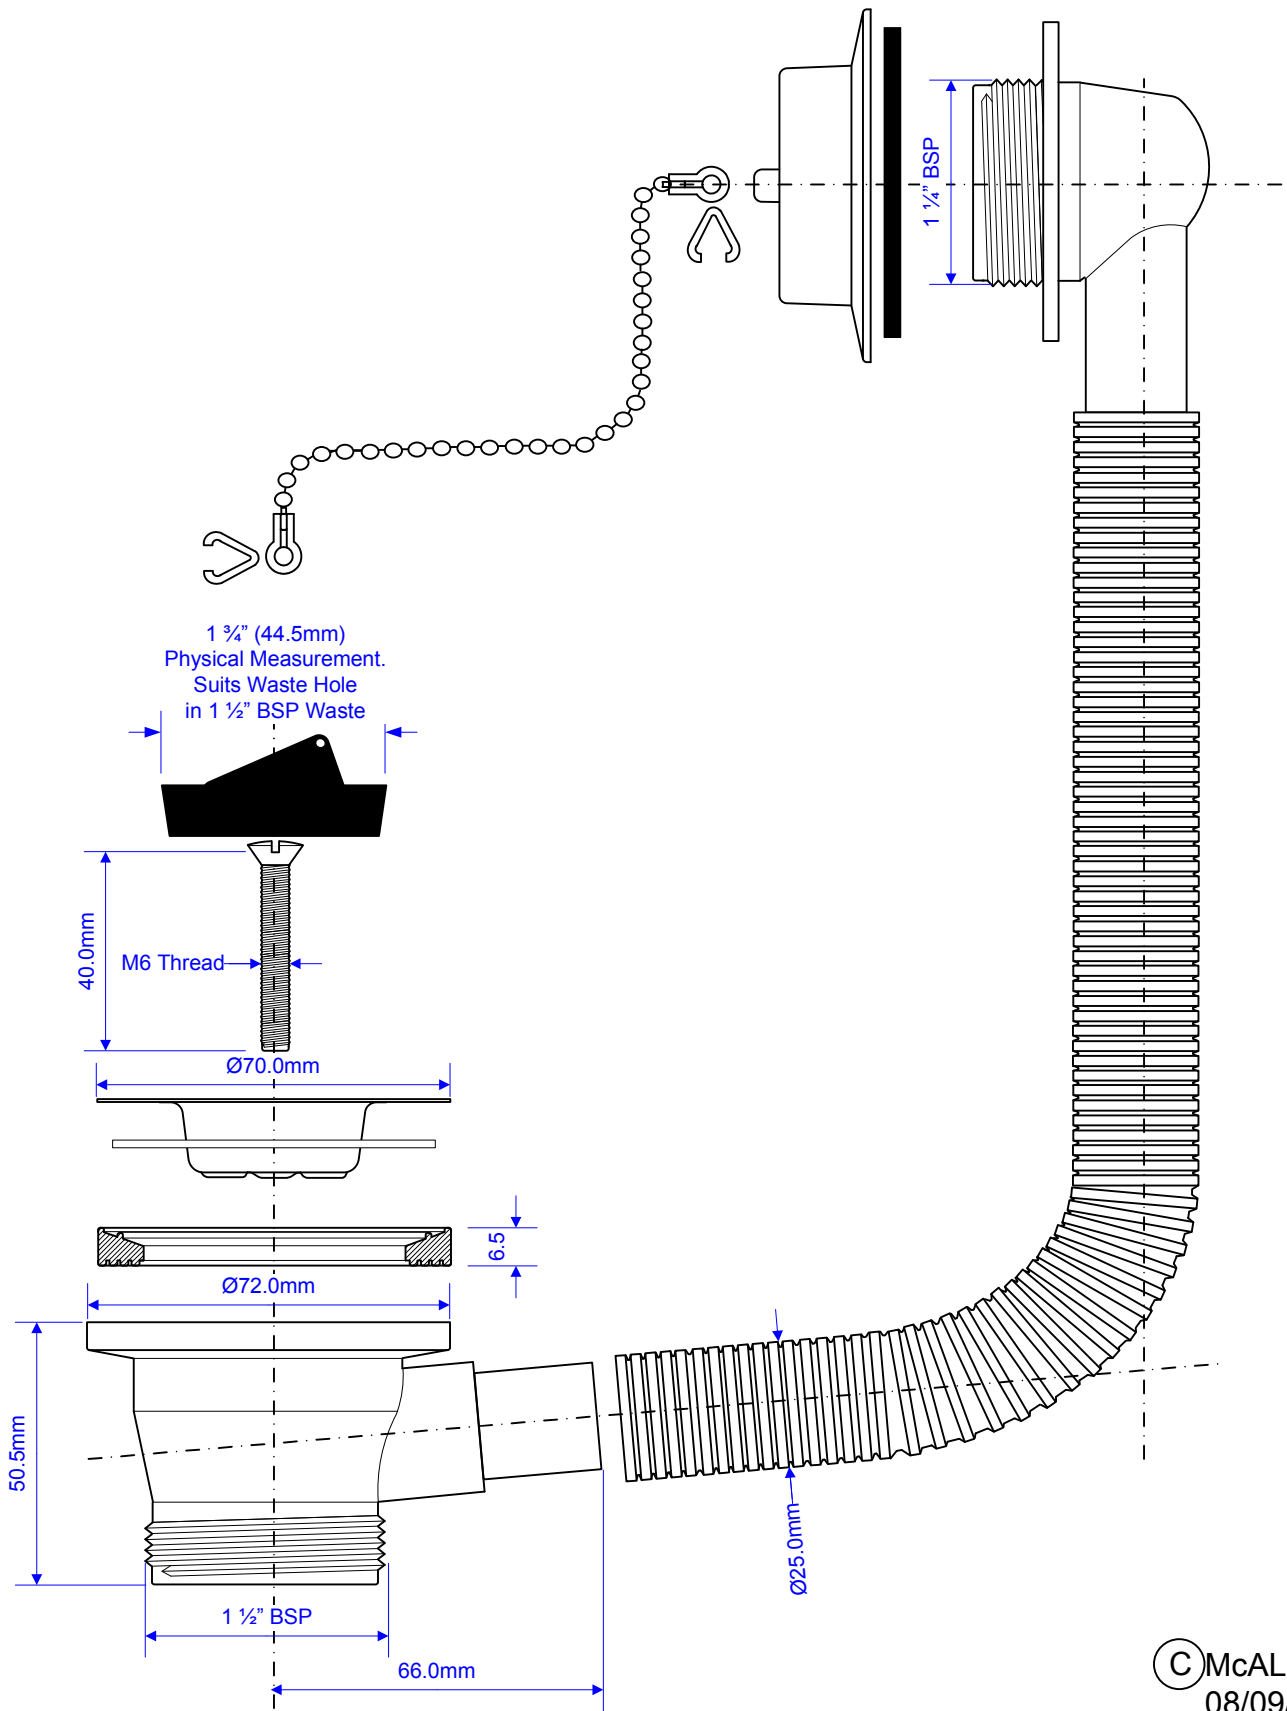

# FBW2PC

© McALPINE  
08/09/2011

Drawing verified  
correct as of:

08/09/2011  
RM

DRAWN BY

RM

REVISED

SCALE