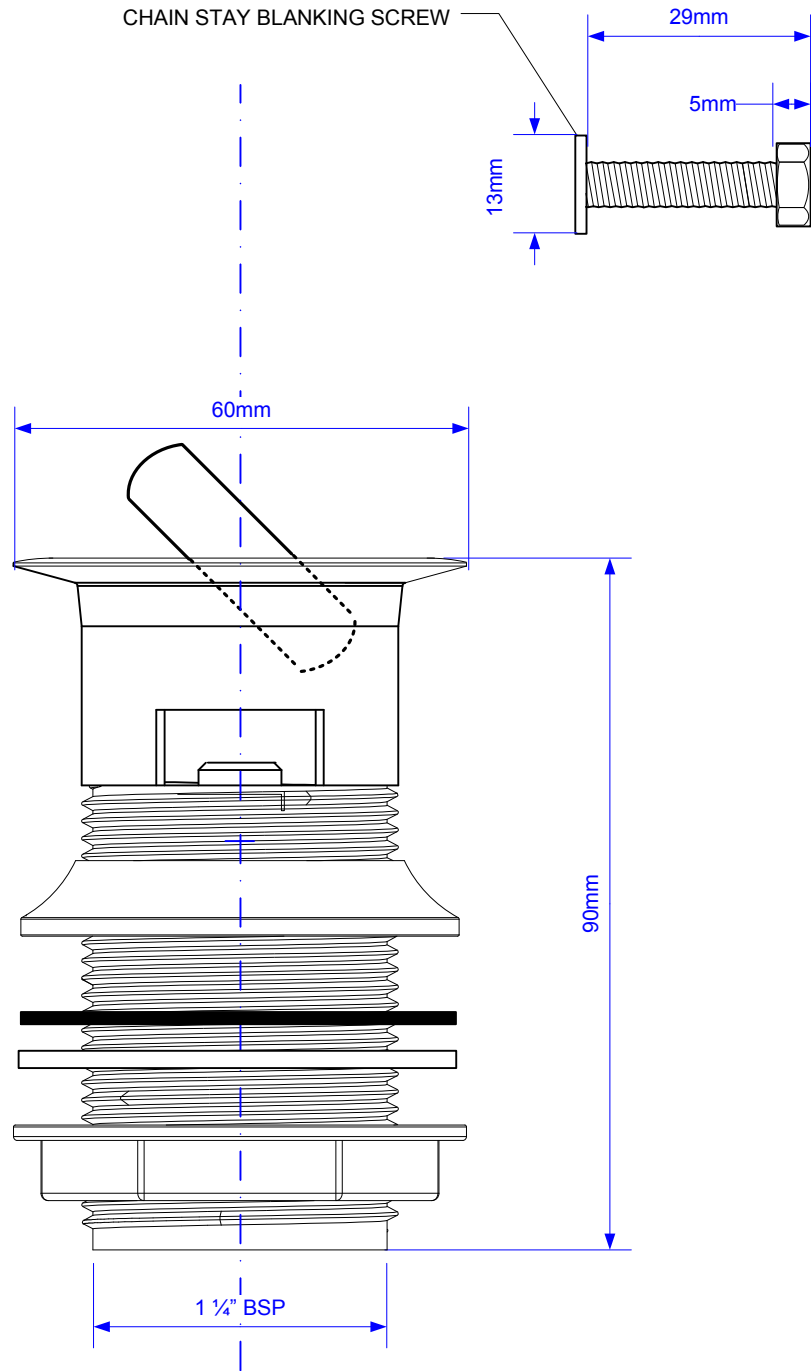

Code:

CW60SP-CB

© McALPINE
21/06/2011

Drawing verified
correct as of:

21/06/11
DL

DRAWN BY

DL

REVISED

21/06/11

FILENAME

CW60SP-CB.VSD

SCALE

1:1

DATE

21/06/11