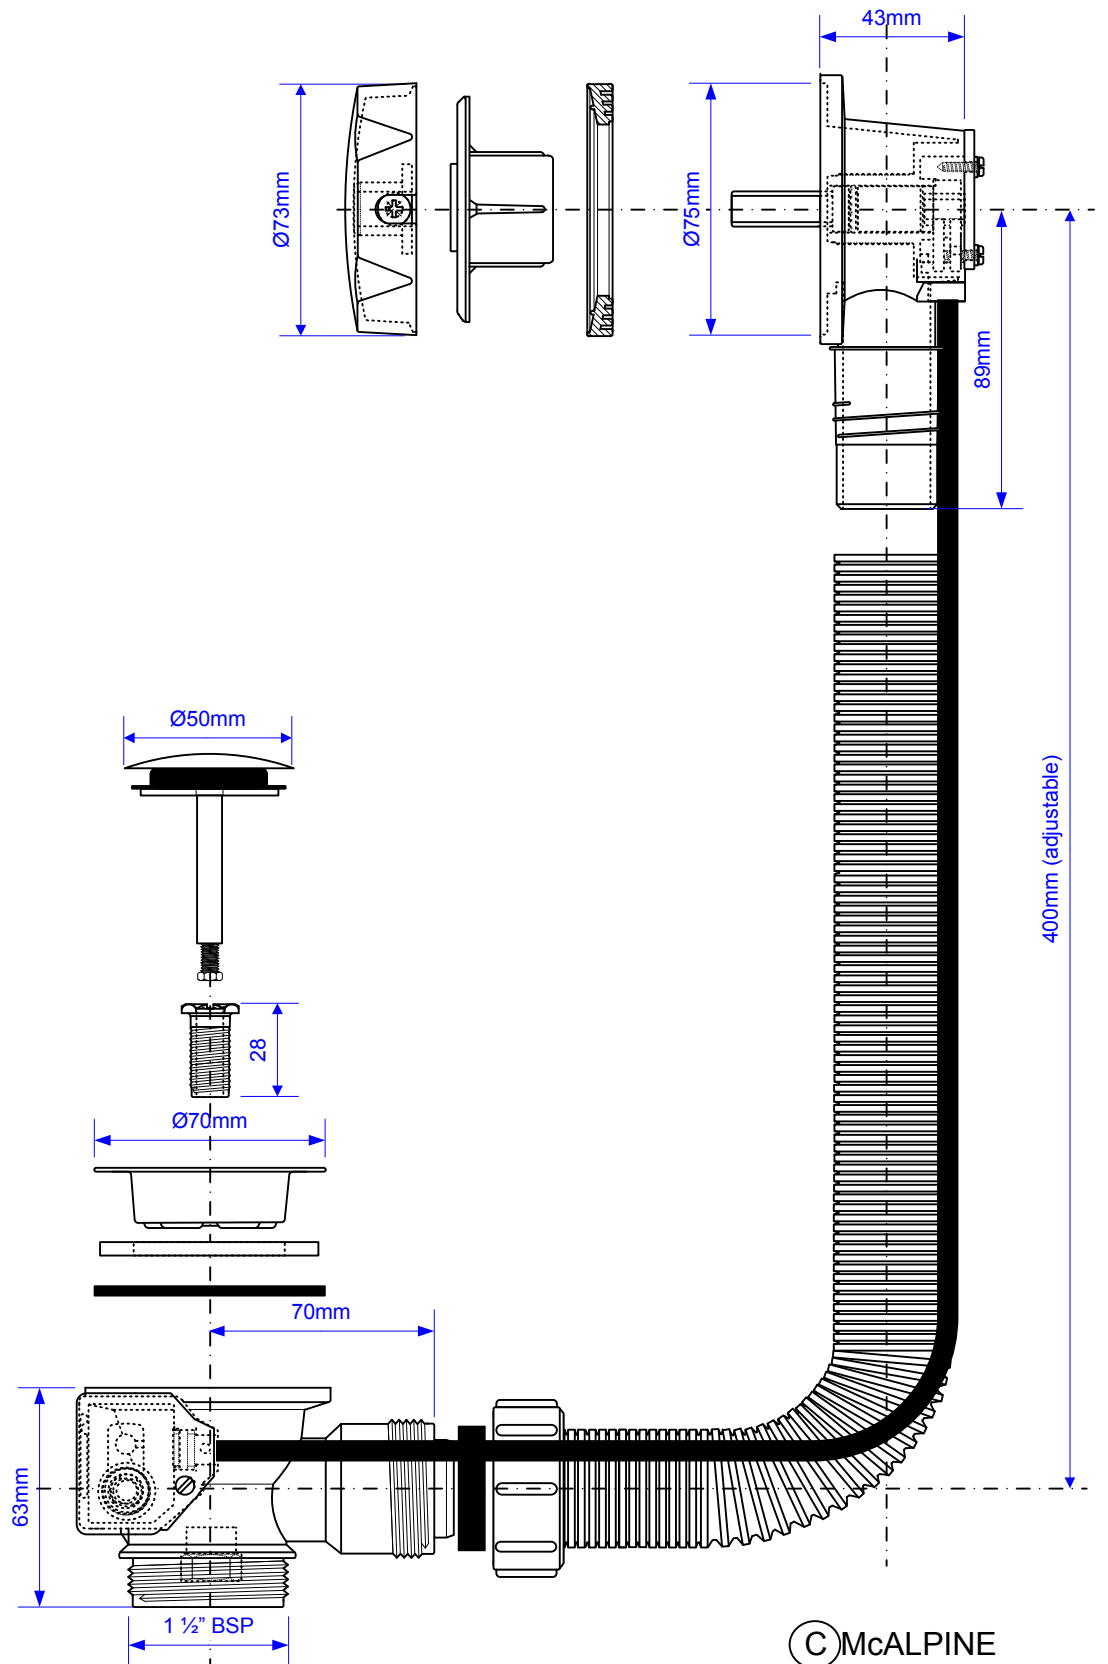

Code:

PUB-CP

© McALPINE
03/08/2004

Drawing verified
Correct as of

23/10/12
AA/DL

DRAWN BY

AA

REVISED

SCALE

1: 2.25

FILENAME

PUB-CP.VSD

DATE

23/10/2012